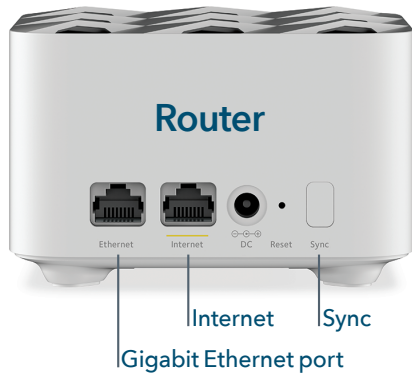

Advanced Cyber Security for All Your Devices
NETGEAR Armor™ | Powered by Bitdefender®

- **Advanced Threat Detection** - Identifies & blocks viruses, spyware, ransomware, malicious links, and more.
- **Smart Home Vulnerability Scans** - Regularly scans connected devices to ensure they're not vulnerable to hackers.
- **Data Theft Protection** - If a mobile device is lost or stolen, you can locate, lock, & wipe data remotely.
- **Instant Alerts** - Receive immediate alerts when threats are detected & blocked.

Learn more at [NETGEAR.com/armor](https://www.netgear.com/armor)

Orbi Router (RBR10)

Orbi Satellite (RBS10)

What's In the Box?

- One (1) Orbi Router (RBR10)
- Three (3) Orbi Satellites (RBS10)
- One (1) 2m Ethernet cable
- Four (4) 12V/1A power adapters
- Quick start guide