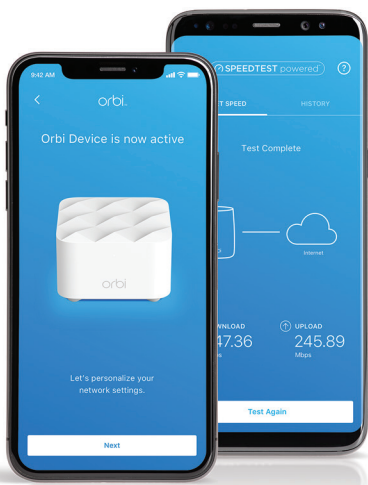

One WiFi Network.

Enjoy the convenience of a single WiFi name for your whole home.

Manage Your Kids' Screen Time.

Circle® Smart Parental Controls let you easily manage content & time online on any device.

Simple & Secure.

Use the Orbi app and NETGEAR Armor to create your secure whole home WiFi in minutes.

Cybersecurity With NETGEAR Armor™.

Protect your connected home devices from Internet threats with best-in-class anti-virus, anti-malware & data protection.²

House Diagram

6,000 Square Feet of Orbi WiFi Coverage

>50 Mbps Internet speed over 6,000 sq ft range¹

Simple setup from your smartphone or tablet.

Use the Orbi app to set up and manage your network. To find the app, search for NETGEAR Orbi in the Apple App Store or Google Play Store.

NETGEAR Armor empowers you to eliminate vulnerabilities or simply know the status of your home network and devices, anytime, anywhere. Get instant notifications when malicious threats are detected, block unknown devices from joining your Orbi home network or take action on vulnerabilities as they are discovered easily through the Orbi App.