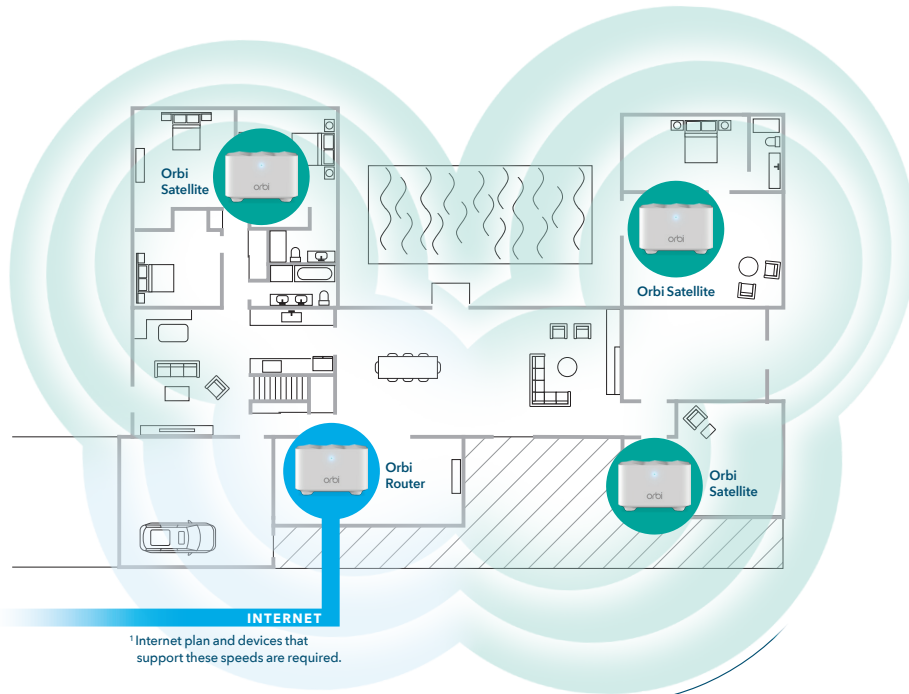

One WiFi Network.

Enjoy the convenience of a single WiFi name for your whole home.

Manage Your Kids' Screen Time.

Circle® Smart Parental Controls let you easily manage content & time online on any device.

Simple & Secure.

Use the Orbi app and NETGEAR Armor to create your secure whole home WiFi in minutes.

Cybersecurity With NETGEAR Armor™.

Protect your connected home devices from Internet threats with best-in-class anti-virus, anti-malware & data protection.²

House Diagram

6,000 Square Feet of Orbi WiFi Coverage

>50 Mbps Internet speed over 6,000 sq ft range¹

Simple setup from your smartphone or tablet.

Use the Orbi app to set up and manage your network. To find the app, search for NETGEAR Orbi in the Apple App Store or Google Play Store.