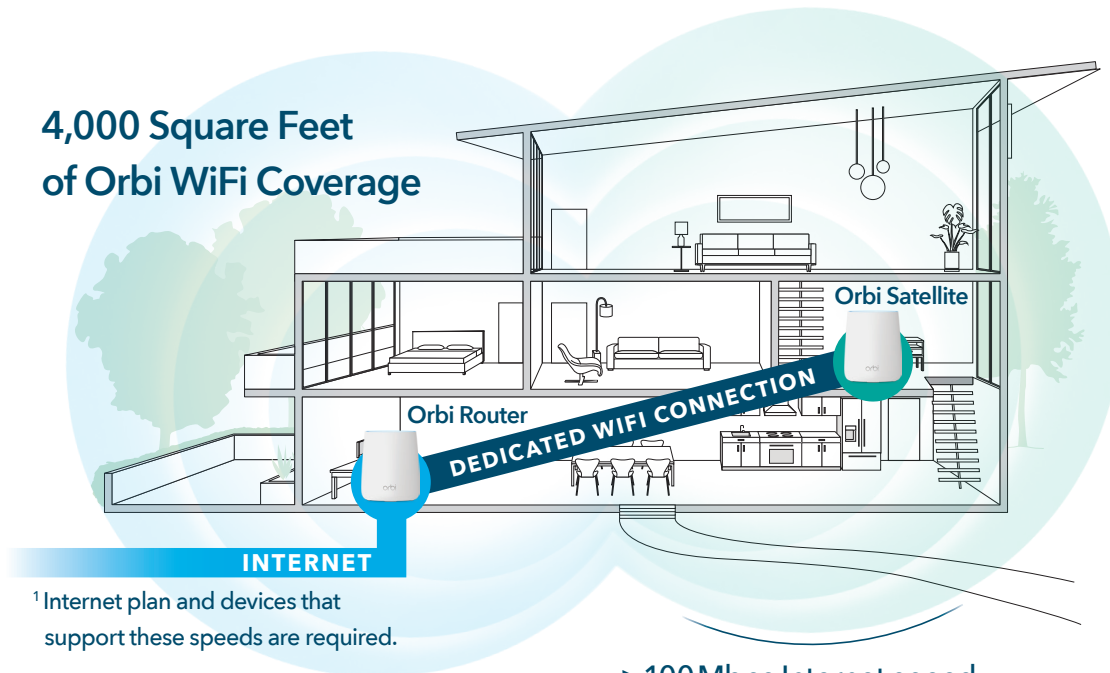

Overview

This Orbi WiFi System comes with an Orbi WiFi Router and Satellite that deliver unparalleled WiFi coverage. It covers homes up to 4,000 square feet with strong WiFi signals. Innovative Tri-band WiFi helps maximize the Internet speeds available in your home. This system now includes NETGEAR Armor™, advanced cyber security for all your devices.

Enjoy better WiFi. Everywhere.

NETGEAR Armor™
Powered by Bitdefender®²

Smart Parental
Controls³

Features

Your Home. Covered.

This kit of two delivers 2.2Gbps maximum WiFi speeds for homes up to 4,000 sq ft[†].

One WiFi Network.

Enjoy the convenience of a single WiFi name for your whole home.

Manage Your Kids' Screen Time.

Circle® Smart Parental Controls let you easily manage content & time online on any device.

Simple & Secure.

Use the Orbi app and NETGEAR Armor to create your secure whole home WiFi in minutes.

House Diagram

Simple setup from your smartphone or tablet.

Use the Orbi app to set up and manage your network. To find the app, scan one of the following QR codes or search for NETGEAR Orbi in the Apple App Store or Google Play Store.