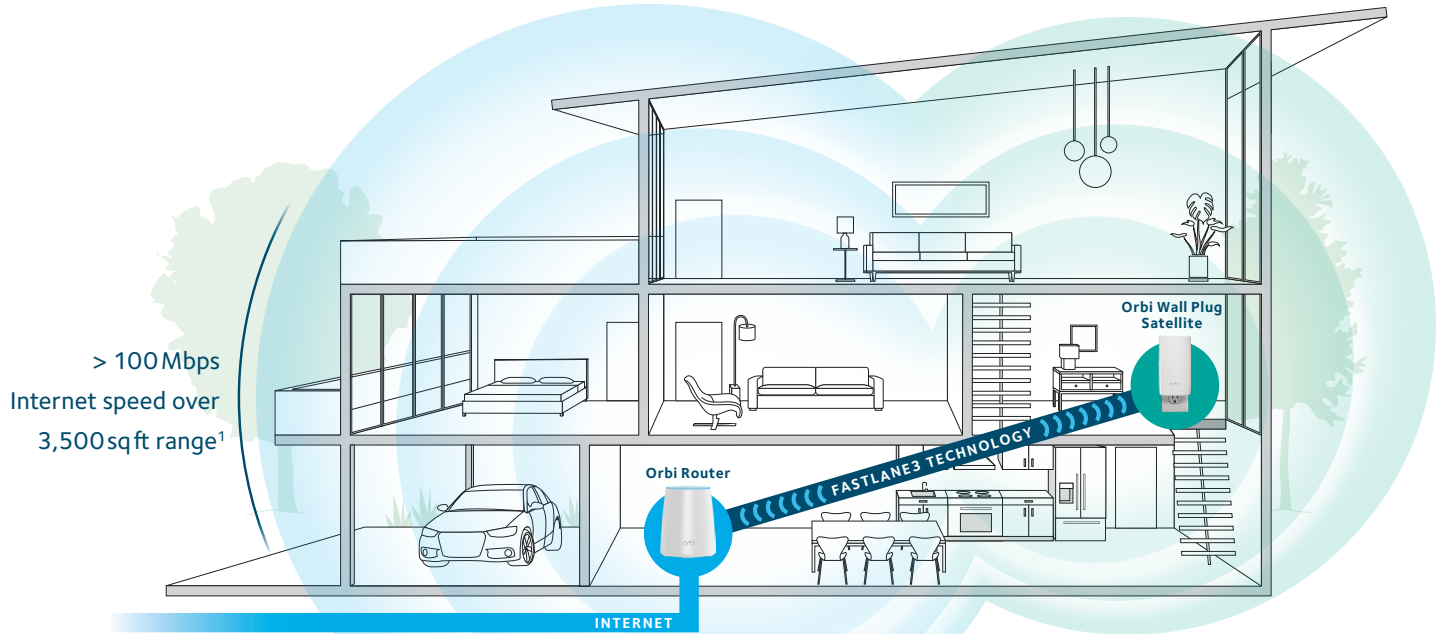

Overview

Orbi™ is the simplest and smartest way to enjoy high-speed WiFi in every corner of your home. This Orbi WiFi System kit of two covers homes up to 3,500 square feet with strong WiFi signals. Innovative Tri-band WiFi helps maximize the Internet speeds available in your home, even as more devices connect.

Your Home. Covered.

This kit of two covers up to a 3,500 sq ft[†] home with high-performance AC2200 WiFi.

Simple & Secure.

Use the Orbi app or a web browser to create secure whole home WiFi in minutes. With no accounts to set up.

Manage Your Kids' Screen Time.

Circle® Smart Parental Controls let you easily manage content & time online on any device.

House Diagram

3,500 Square Feet of Orbi WiFi Coverage

¹ Internet plan and devices that support these speeds are required.