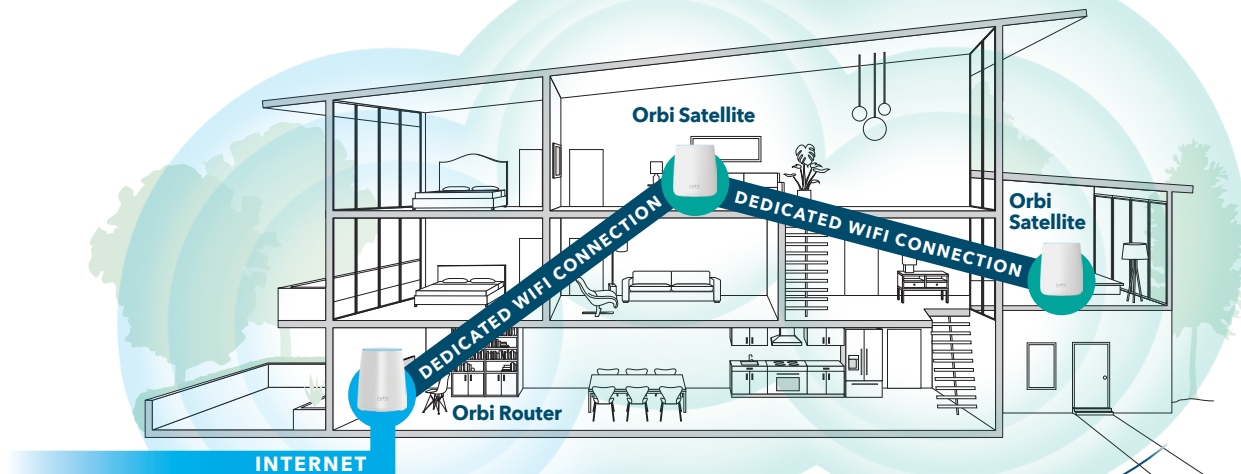

Overview

This Orbi WiFi System comes with an Orbi WiFi Router and two Satellites that deliver unparalleled WiFi coverage. It covers homes up to 6,000 square feet with strong WiFi signals. Innovative Tri-band WiFi helps maximize the Internet speeds available in your home. This system now includes NETGEAR Armor™, advanced cyber security for all your devices.

One WiFi Network.

Enjoy the convenience of a single WiFi name for your whole home.

Manage Your Kids' Screen Time.

Circle® Smart Parental Controls let you easily manage content & time online on any device.

Simple & Secure.

Use the Orbi app and NETGEAR Armor to create your secure whole home WiFi in minutes.

House Diagram

6,000 Square Feet of Orbi WiFi Coverage

¹ Internet plan and devices that support these speeds are required.

> 100 Mbps
Internet speed over
6,000 sq ft range¹

Simple setup from your smartphone or tablet.

Use the Orbi app to set up and manage your network. To find the app, scan one of the following QR codes or search NETGEAR Orbi in the Apple App Store or Google Play Store.