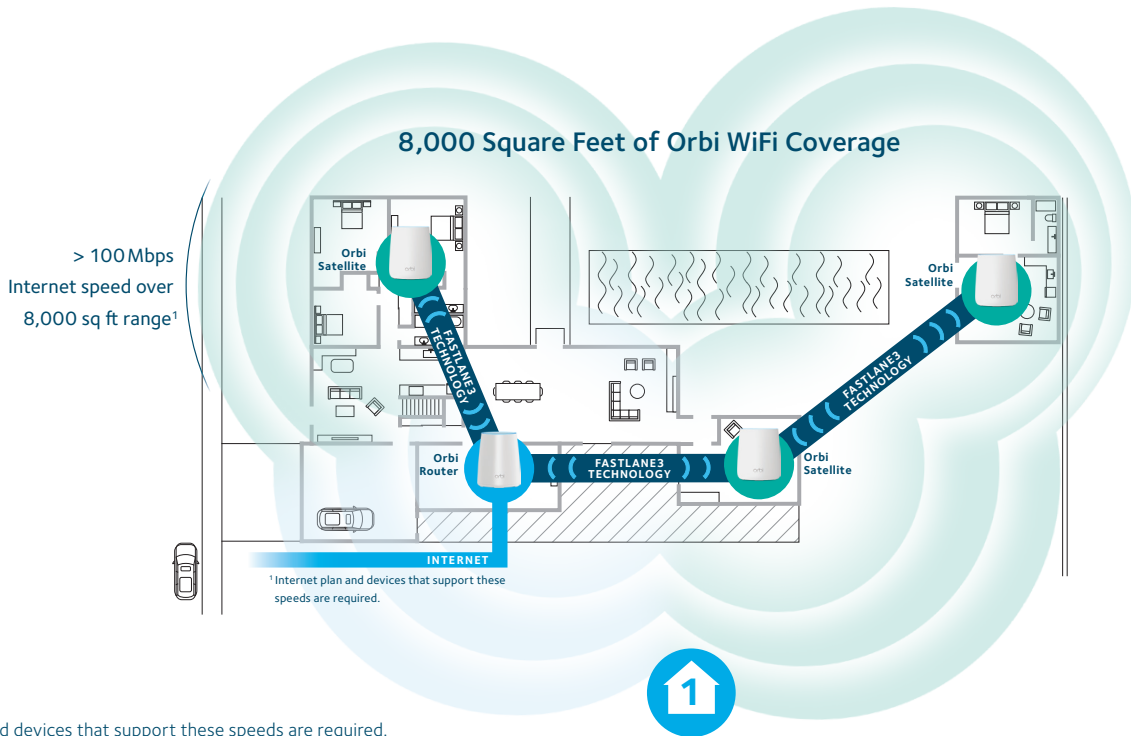

**Your Home. Covered.**  
This Ultimate kit of four covers up to an 8,000 sq ft+ home with high-performance AC2200 WiFi.

**Simple & Secure.**  
Use the Orbi app or a web browser to create secure whole home WiFi in minutes. With no accounts to set up.

**Manage Your Kids' Screen Time.**  
Circle® with Disney Smart Parental Controls lets you easily manage content & time online on any device.

### House Diagram

<sup>1</sup> Internet plan and devices that support these speeds are required.