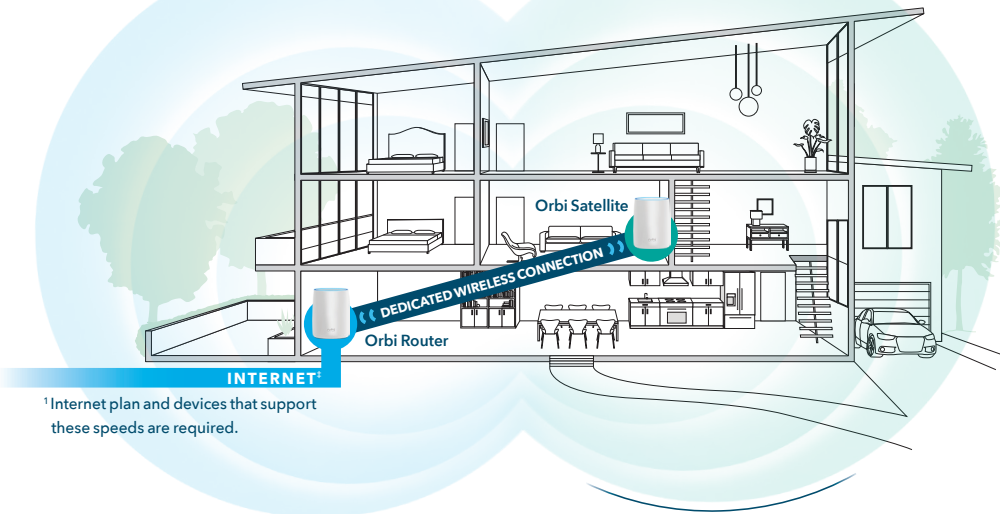

Simple & Secure.

Use the Orbi app and NETGEAR Armor™ to create your secure whole home WiFi in minutes.

Manage Your Kids' Screen Time.

NETGEAR Smart Parental Controls™ let you easily manage your kids' time online across their connected devices.

House Diagram

5,000 Square Feet of Orbi WiFi Coverage

¹Internet plan and devices that support these speeds are required.

> 150Mbps Internet speed over 5,000 sq ft range¹

Get Started with the Orbi app

Use the Orbi app to setup and manage your Orbi WiFi. Available on Google Play and Apple App Store.