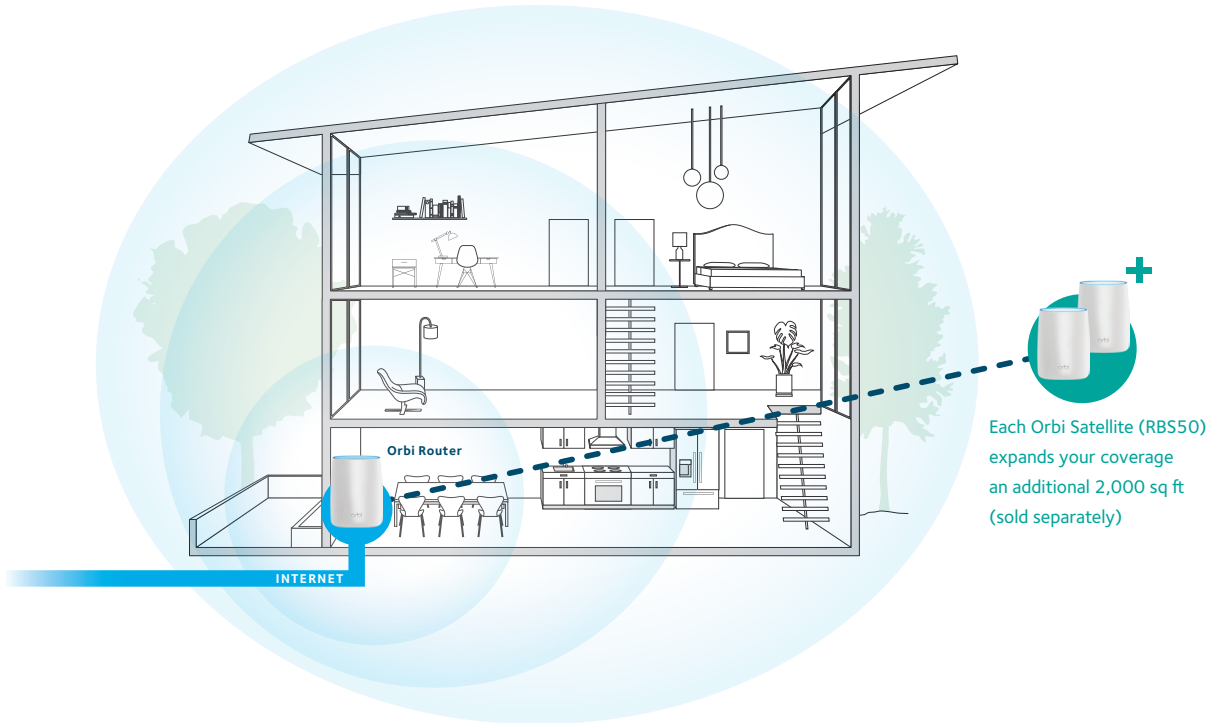

Your WiFi System Starts Here.

Orbi Router is the heart of the Orbi WiFi System. It covers up to 2,000 sq ft[†] with high-performance AC3000 WiFi.

Manage Your Kids' Screen Time.

NETGEAR Smart Parental Controls™ let you easily manage your kids' time online across their connected devices.

Growing With You.

Add an Orbi Satellite (sold separately) to expand your high-performance WiFi coverage an additional 2,000 sq ft[†].

Simple & Secure.

Use the Orbi app and NETGEAR Armor to create your secure whole home WiFi in minutes.

House Diagram

Simple setup from your smartphone or tablet.

Use the Orbi app to set up and manage your network. To find the app, scan one of the following QR codes or search NETGEAR Orbi in the Apple App Store or Google Play Store.