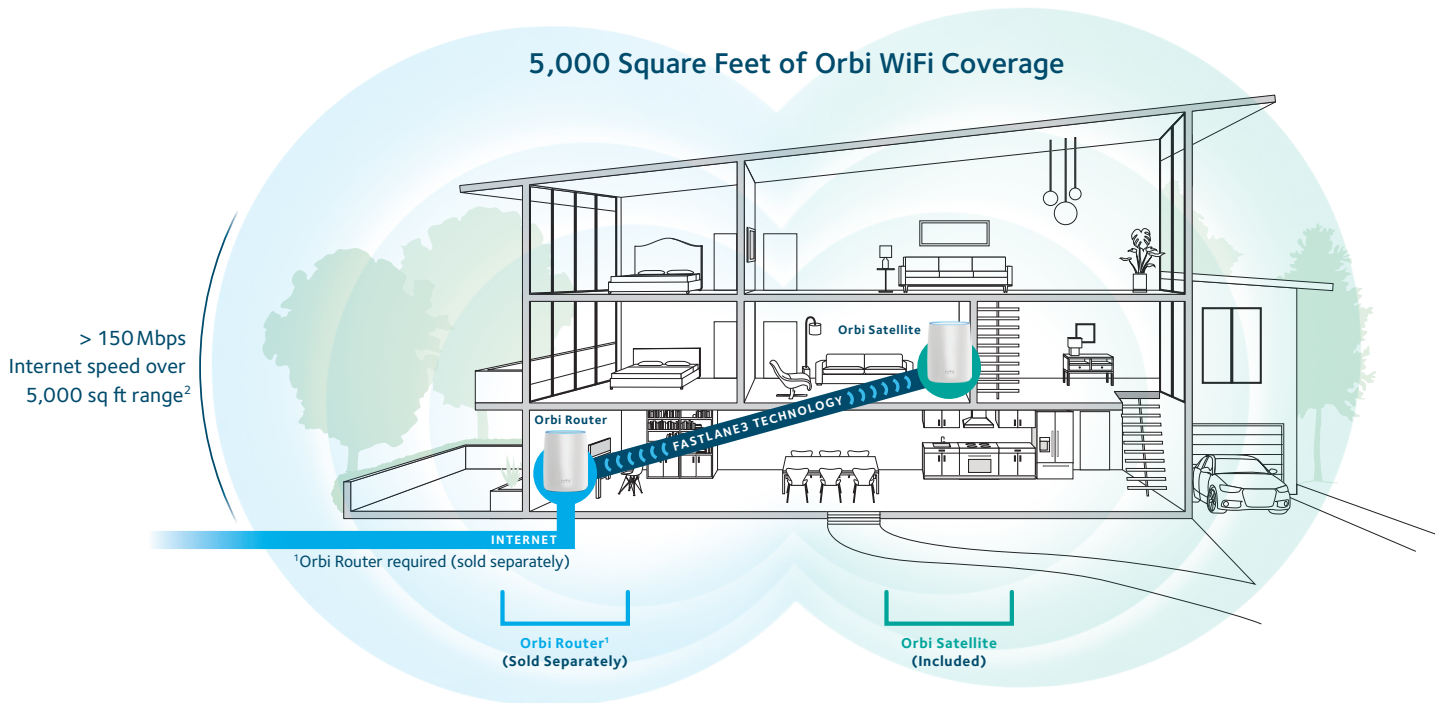

Overview

Orbi™ is the simplest and smartest way to enjoy high-speed WiFi in every corner of your home. Each Add-on Orbi Satellite easily expands your Orbi WiFi System to cover up to an additional 2,500 square feet with strong WiFi signals. Innovative Tri-band WiFi helps maximize the Internet speeds available in your home.

Your Home & Yard. Covered.

This Add-on Satellite expands your WiFi coverage up to an additional 2,500 sq ft[†] with high-performance AC3000 WiFi.

Simple & Secure.

Use the Orbi app or a web browser to create secure whole home WiFi in minutes. With no accounts to setup.

¹Orbi Router required (sold separately)

House Diagram

Simple setup from your smartphone or tablet.

Use the Orbi app to set up and manage your network. To find the app, scan one of the following QR codes or search for NETGEAR Orbi in the Apple App Store or Google Play Store.

Orbi Satellite (RBS50)

Sync button

Plugs into Ethernet-enabled devices

USB 2.0 port

Power button

¹Orbi Router required (sold separately)

What's In the Box?

- One (1) Orbi Satellite (RBS50)
- One (1) 12V/3.5A power adapter
- Quick start guide